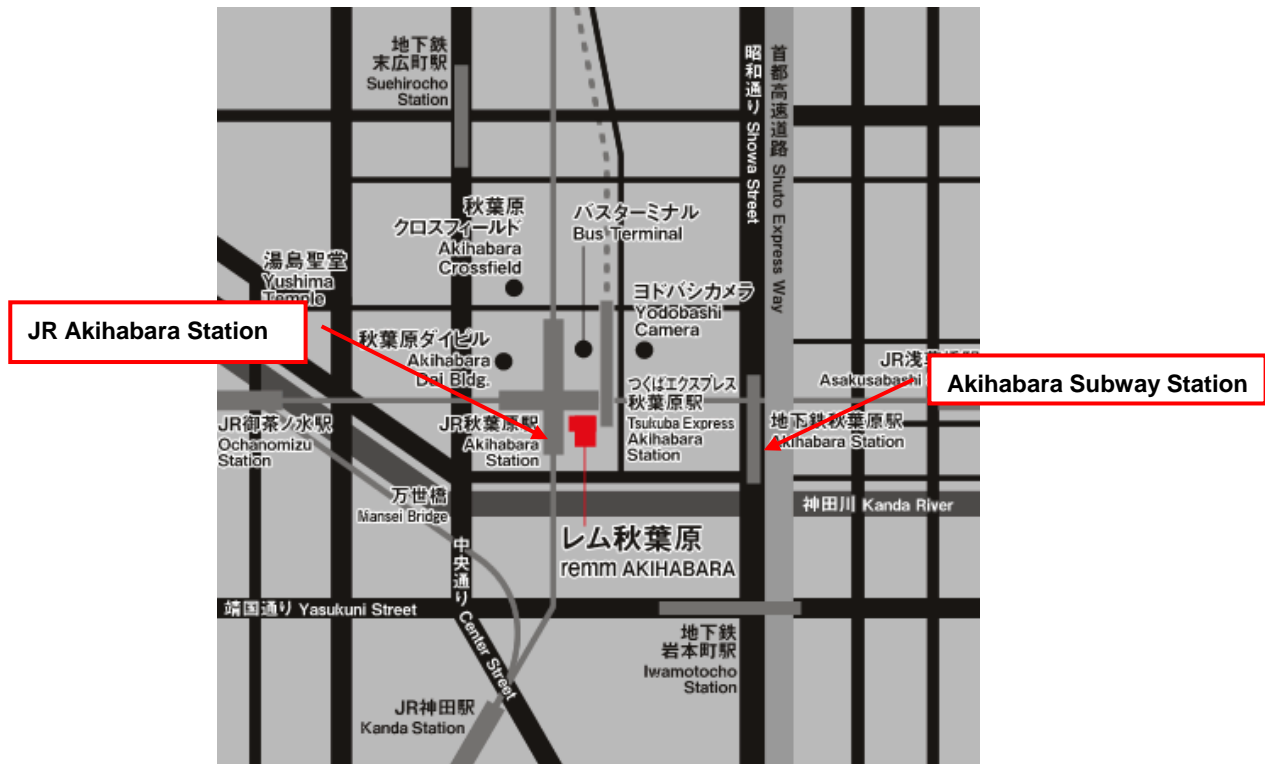

Transportation from Akihabara Station to Otemachi Sankei Plaza(Symposium venue)

■ From Akihabara Station

If you are taking JR Yamanote Line, please go to JR Akihabara Station.

If you are taking Tokyo Metro Hibiya Line, please go to Akihabara Subway Station.

■ Train options

1. If you are taking JR Yamanote Line, please find the platform 3 (to Tokyo, Shinagawa).

Change at Tokyo Station to Tokyo Metro Marunouchi Line (M), platform 2 (to Ikebukuko), get off at Otemachi Station.

【Fare】 JR Yamanote Line- ¥130

Tokyo Metro Marunouchi Line- ¥160

Estimated travelling time:11mins

2. If you are taking Tokyo Metro Hibiya Line (H), please follow the sign showing Tokyo Metro Hibiya Line, platform 1(to Nakameguro).

Change at Kayabacho Station to Tokyo Metro Tozai Line (T), platform 4(to Nakano), get off at Otemachi Station.

【Fare】 Tokyo Metro Hibiya Line and Tozai Line- ¥160

Estimated travelling time:11mins

■ From Otemachi Station to Otemachi Sankei Plaza