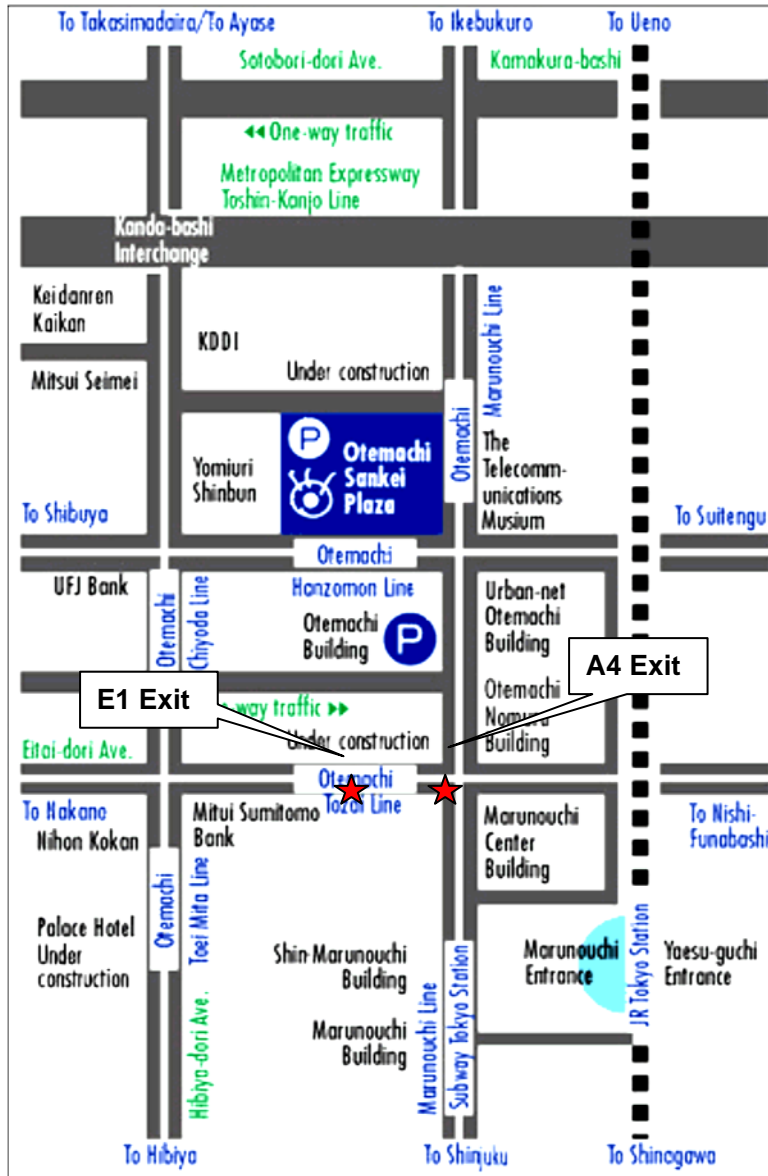

Transportation from Akihabara Station to Otemachi Sankei Plaza(Symposium venue)

■ From Akihabara Station

If you are taking JR Yamanote Line, please go to JR Akihabara Station.

If you are taking Tokyo Metro Hibiya Line, please go to Akihabara Subway Station.

■ Train options

1. If you are taking JR Yamanote Line, please find the platform 3 (to Tokyo, Shinagawa).

Change at Tokyo Station to Tokyo Metro Marunouchi Line (M), platform 2 (to Ikebukuko), get off at Otemachi Station.

Change at Kayabacho Station to Tokyo Metro Tozai Line (T), platform 4(to Nakano), get off at Otemachi Station.

【Fare】 Tokyo Metro Hibiya Line and Tozai Line- ¥160

Estimated travelling time:11mins

■ From Otemachi Station to Otemachi Sankei Plaza

At Otemachi Station, A4 or E1 Exit will lead you to Otemachi Sankei Plaza directly.

[Otemachi Sankei Plaza: Map]

Address: 〒100-0004 1-7-2 Otemachi Chiyoda-ku Tokyo-to

TEL: 03-3273-2258 ~9