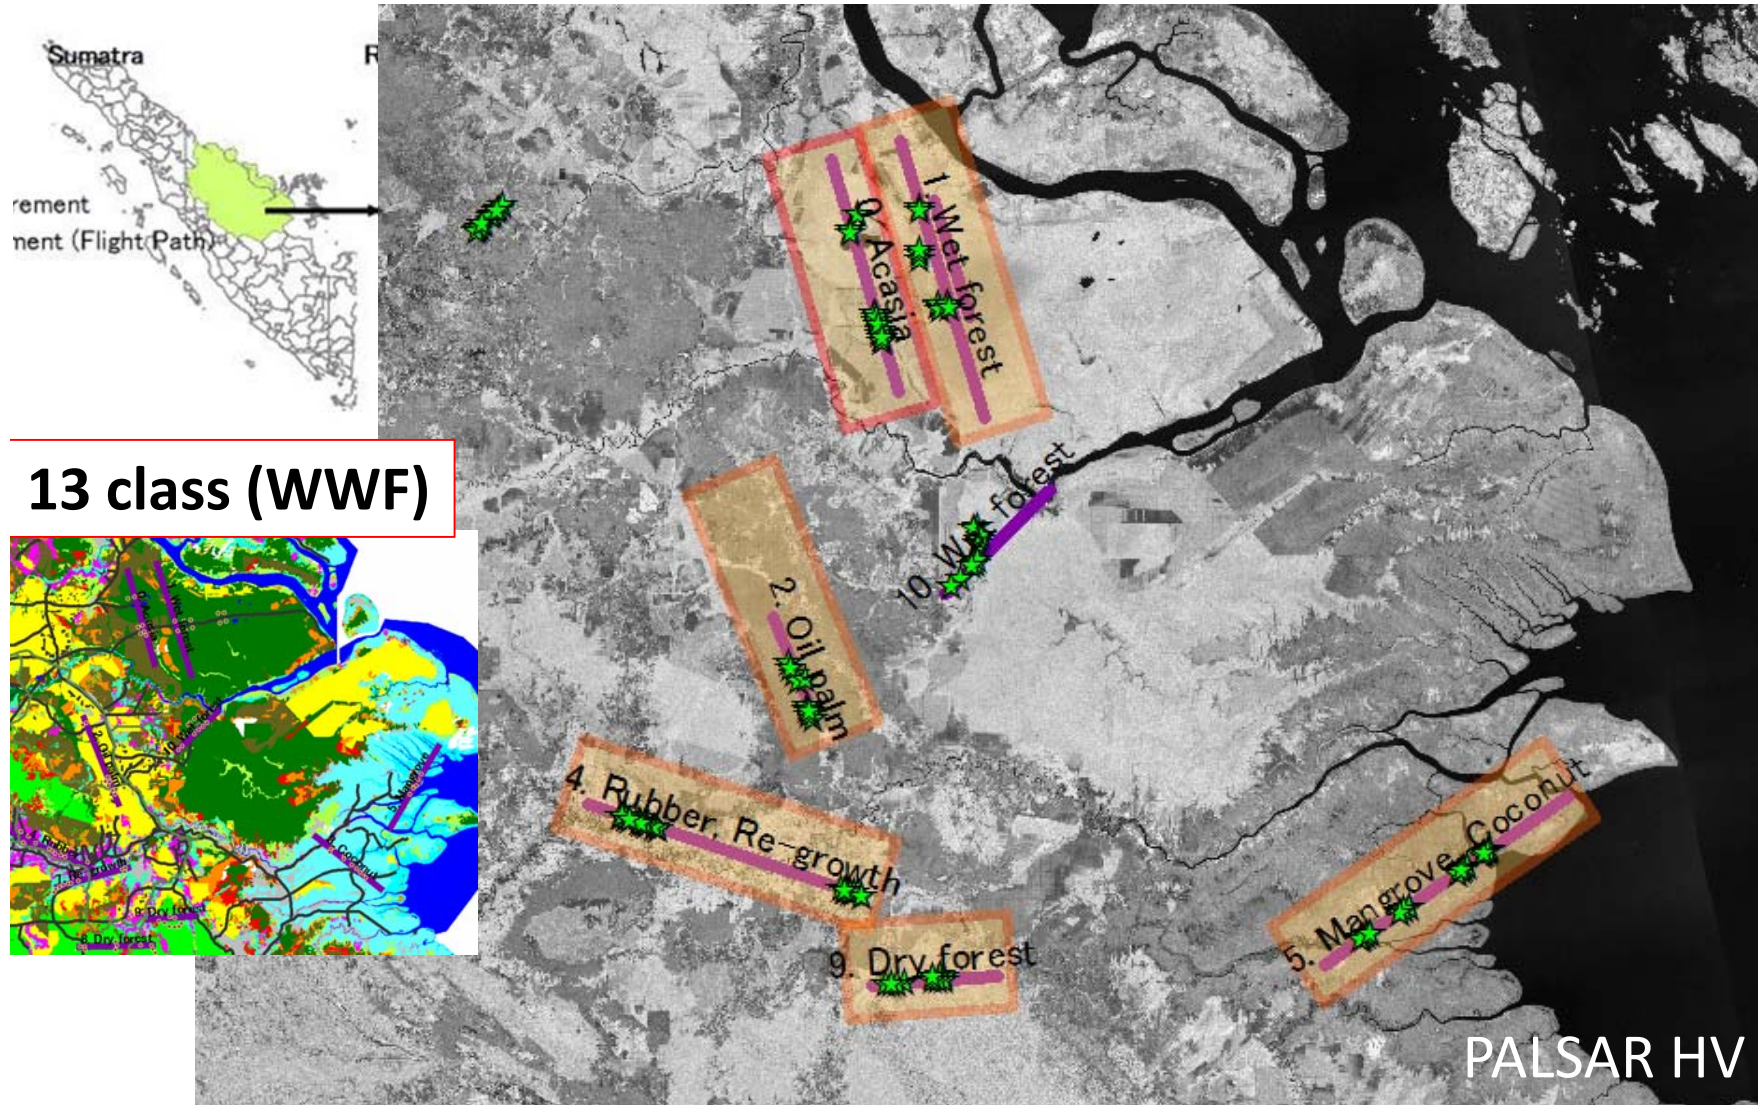

Data acquisition status in Sumatra/Indonesia

LiDAR path 8 path

PiSAR 10 path

Biomass measurement 89 sites

PiSAR-L2 observation